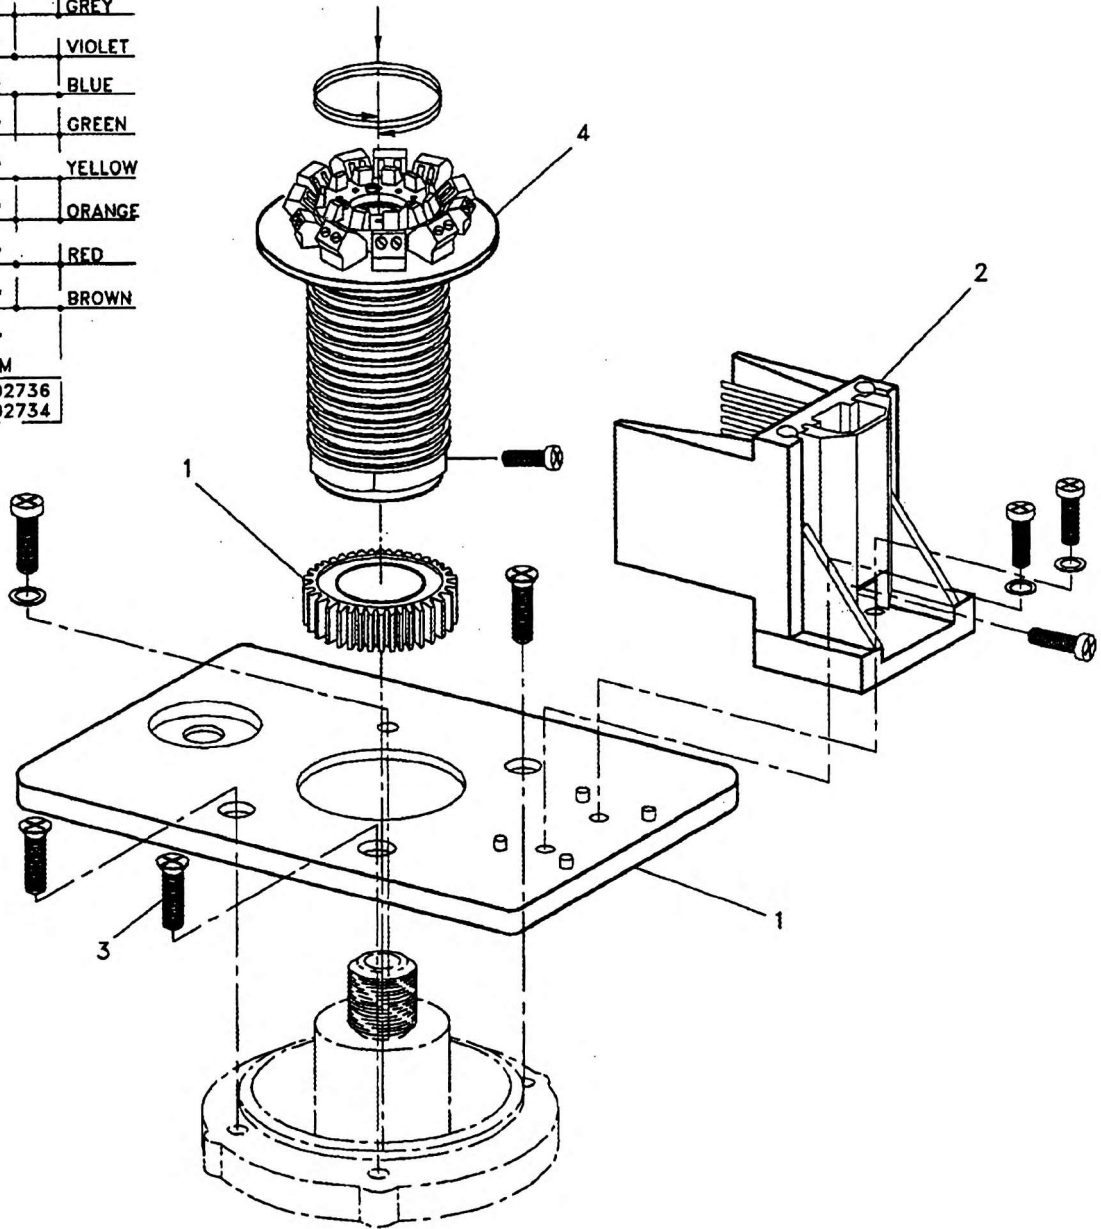

Manitowoc Cranes

TOP	
X11	WHITE/ BROWN BLACK
X10	WHITE
X9	GREY
X8	VIOLET
X7	BLUE
X6	GREEN
X5	YELLOW
X4	ORANGE
X3	RED
X2	BROWN
X1	
BOTTOM	
9-333-102736	
9-333-102734	

SLIP RING ASSEMBLY
(11 CONDUCTOR)